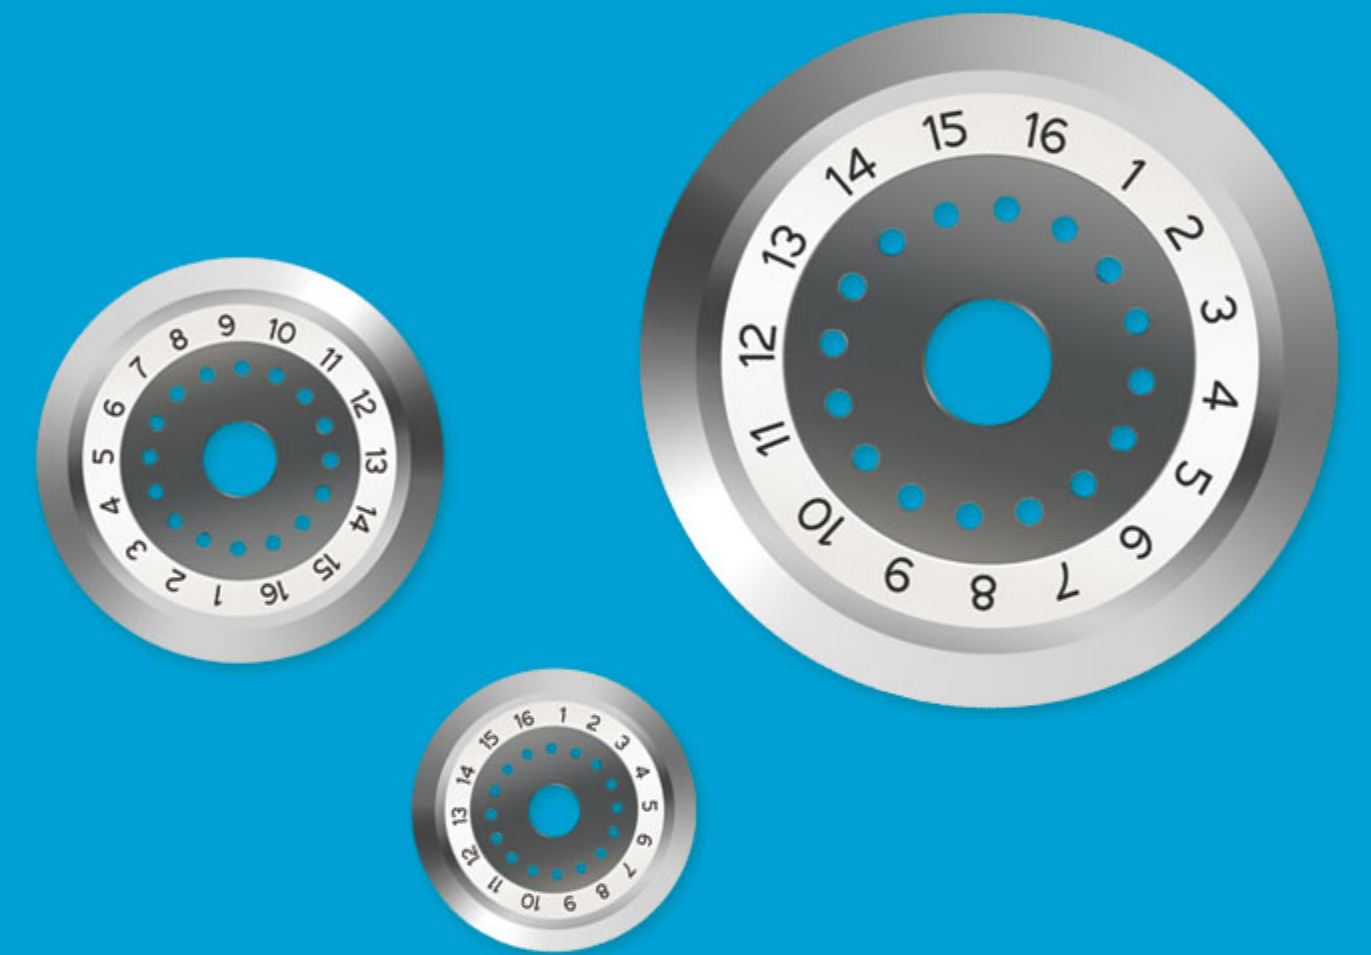

Mini 50GB+

High Precision
Cleaver

The Most Precise Mini Cleaver

cleaves both ribbon and single fiber perfectly!

01 Performance

02 Universal Holder

250 μ m
900 μ m
2~3 \emptyset
Indoor

03 The Most Precise Mini Cleaver

04 Blade Life-Span

$\leq 0.5^\circ$: 48,000

05 Robust & Shock Resistant

06 Chip Collector (50GB+)

Specifications

Type	Single Fiber
Applicable Fiber	250um, 900um, Φ 2mm, Φ 3mm, Drop Cable
Clad Diameter	80~125um
Length	8~20mm(single fiber)
Cleaving Angle	$\leq 0.5^\circ$
Lifespan of Blade	48,000 times
Operation Step	2 steps / Auto Pushback Slider Block
Holder	Universal Holder
Collector	Auto Collector (50GB)