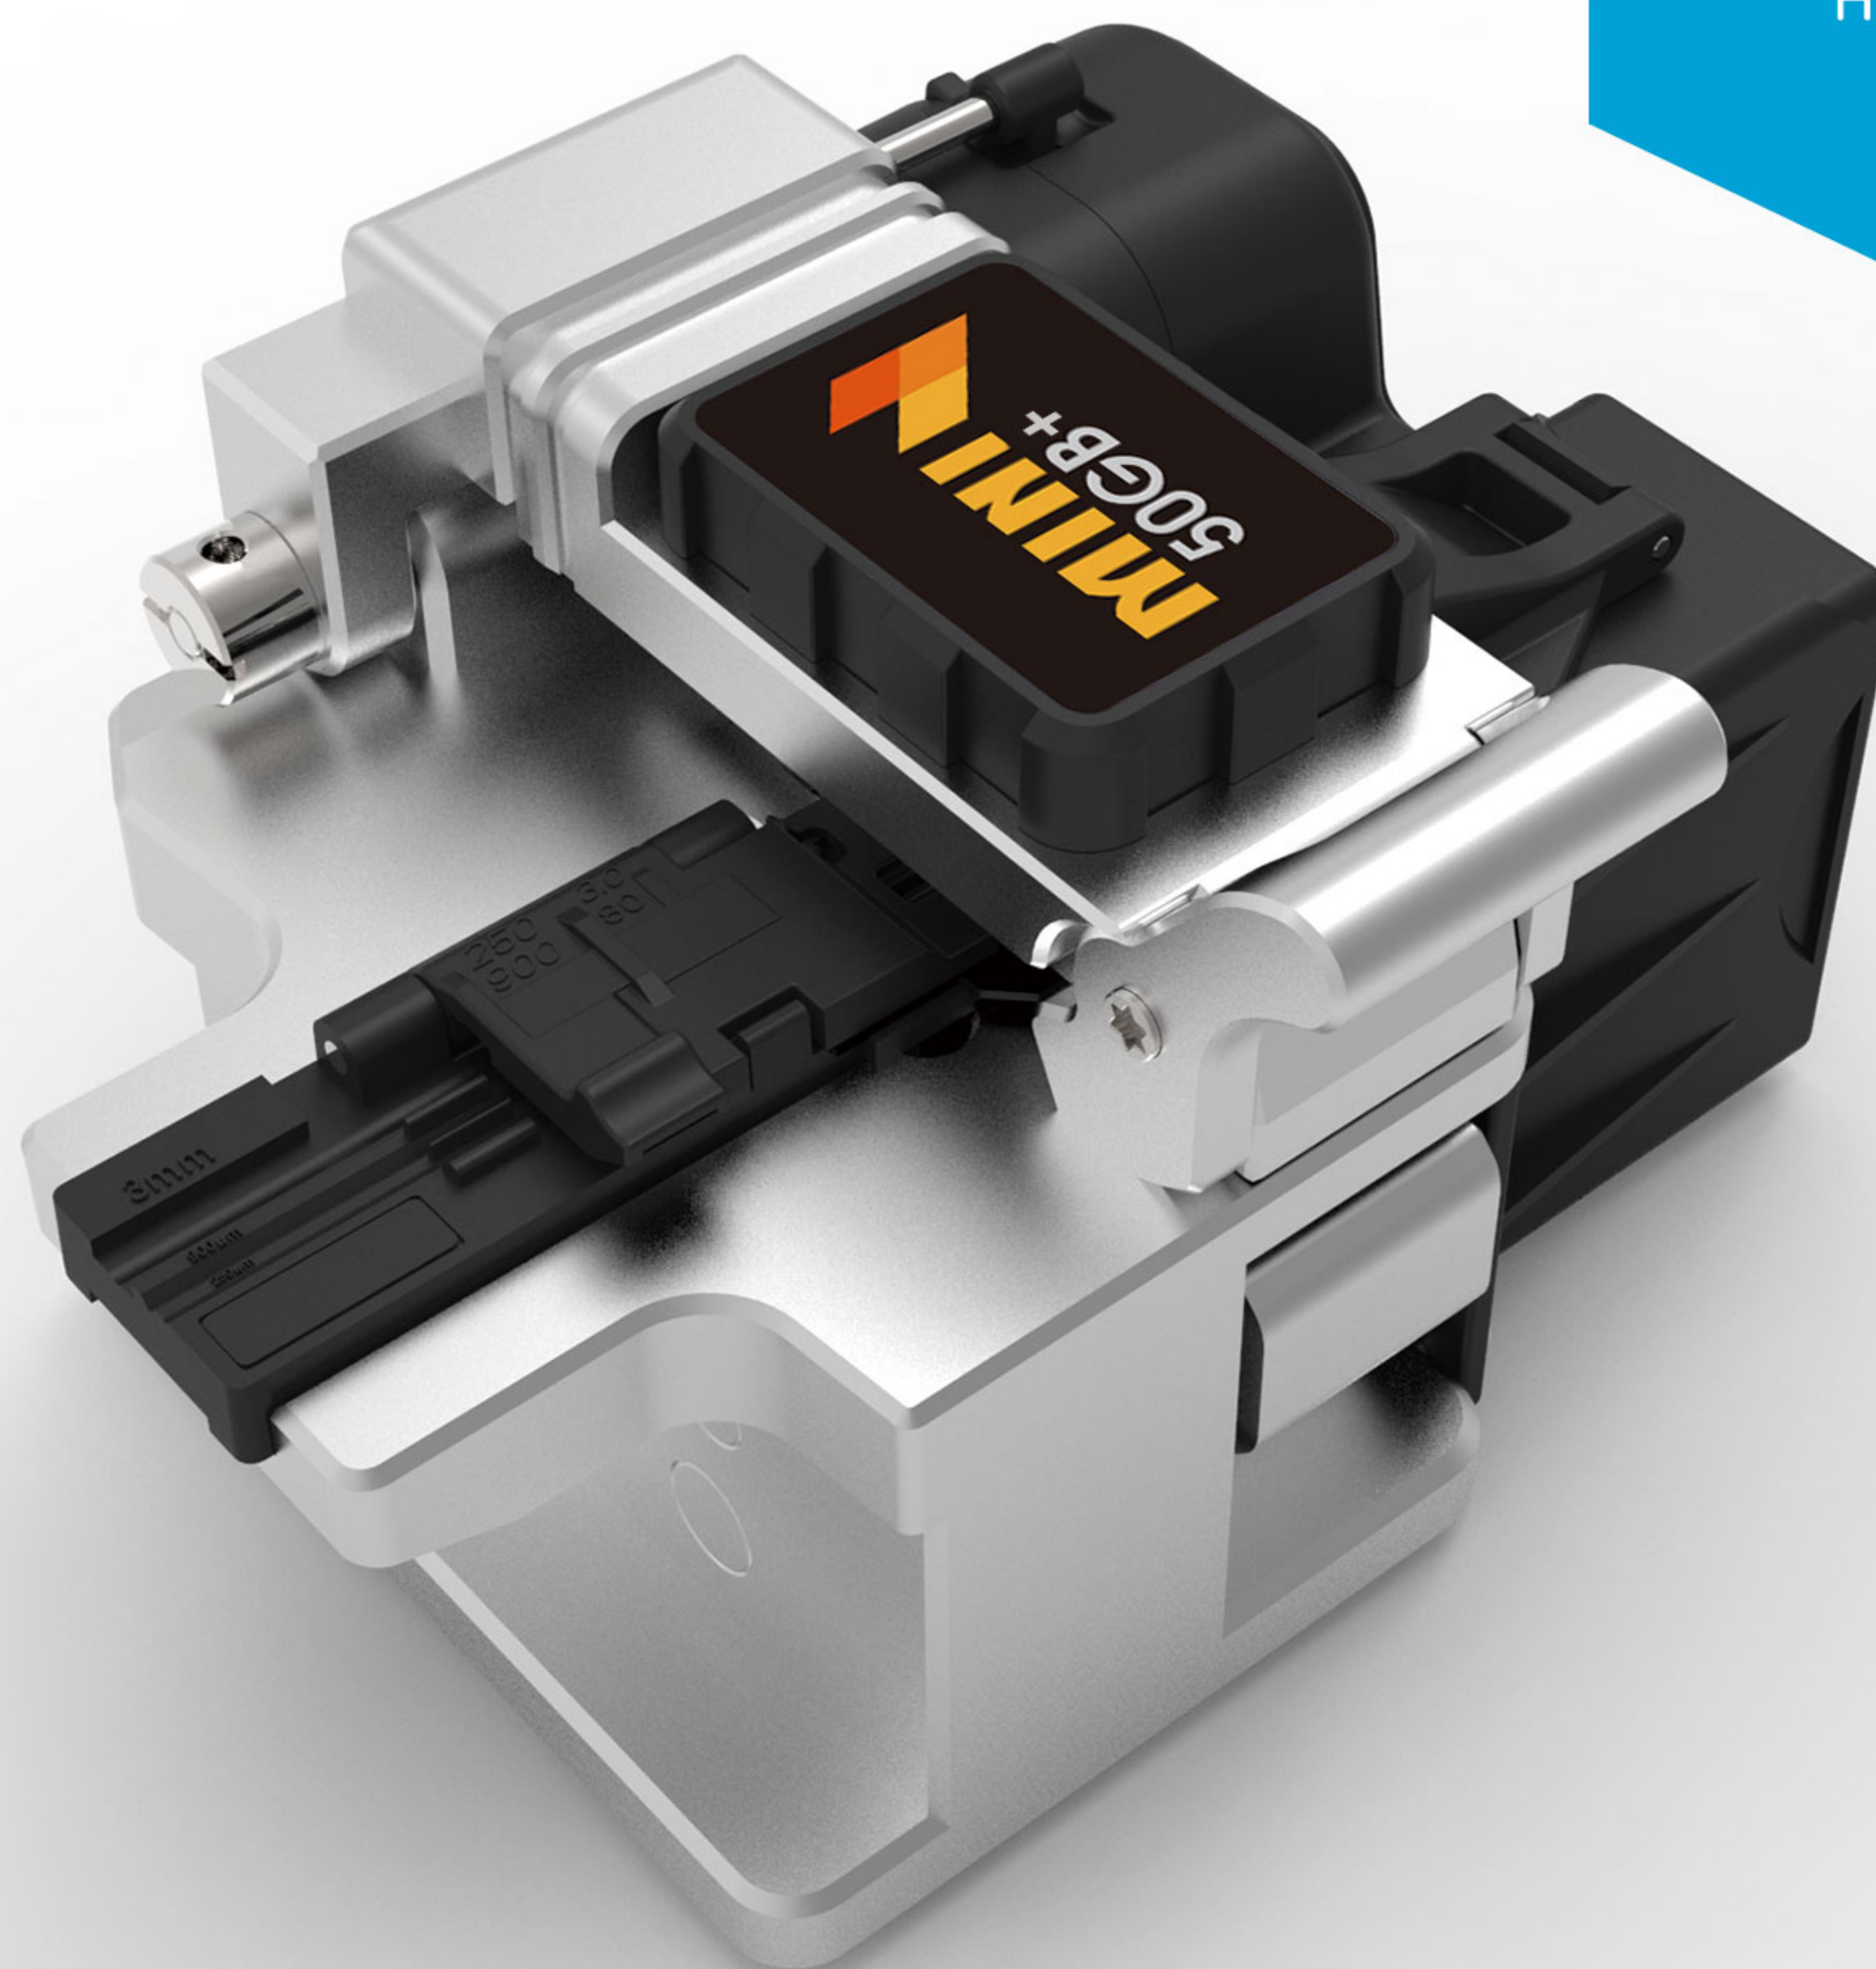

Mini 50GB+

High Precision
Cleaver

The Most Precise Mini Cleaver

cleaves both ribbon and single fiber perfectly!

01 Performance

02 Universal Holder

250 μ m
900 μ m
2~3 \emptyset
Indoor

03 The Most Precise Mini Cleaver

04 Blade Life-Span

$\leq 0.5^\circ$: 48,000

05 Robust & Shock Resistant

06 Chip Collector (50GB+)

Specifications

Type	Single Fiber
Applicable Fiber	250um, 900um, Φ 2mm, Φ 3mm, Drop Cable
Clad Diameter	80~125um
Length	8~20mm(single fiber)
Cleaving Angle	$\leq 0.5^\circ$
Lifespan of Blade	48,000 times
Operation Step	2 steps / Auto Pushback Slider Block
Holder	Universal Holder
Collector	Auto Collector (50GB)