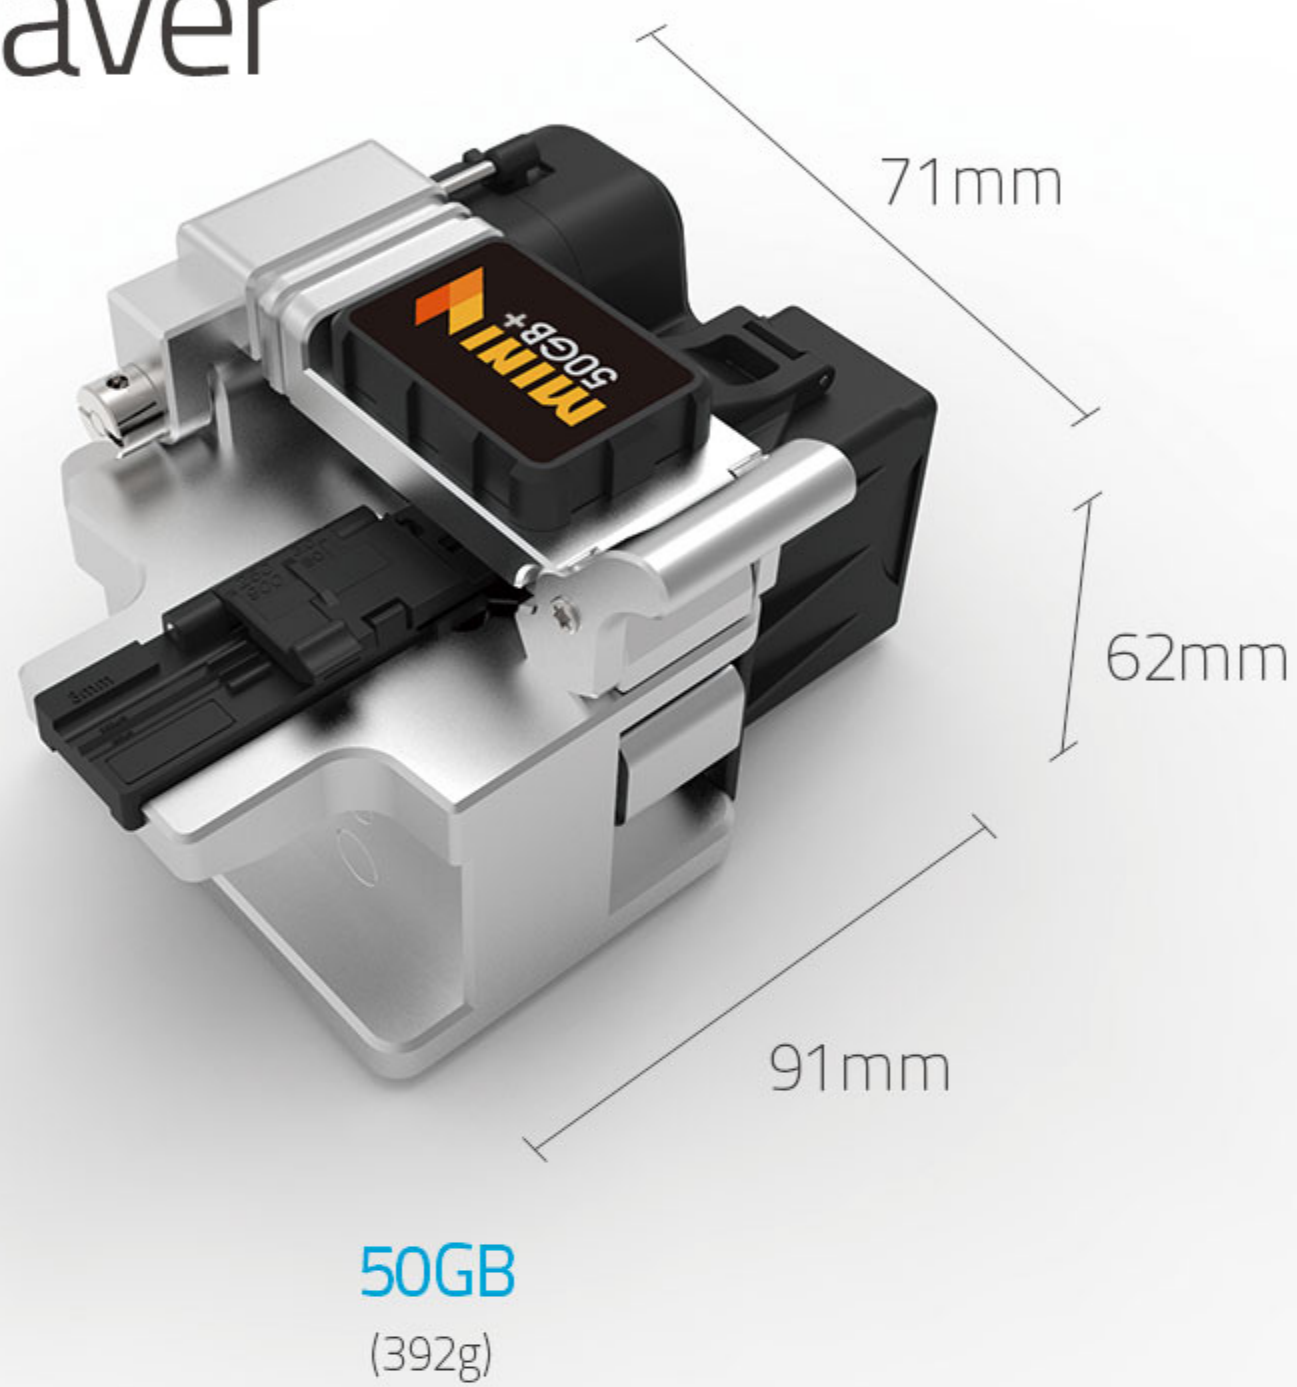

Mini 50GB+

High Precision
Cleaver

The Most Precise Mini Cleaver

cleaves both ribbon and single fiber perfectly!

01 Performance

02 Universal Holder

250 μ m
900 μ m
2~3 \emptyset
Indoor

03 The Most Precise Mini Cleaver

04 Blade Life-Span

$\leq 0.5^\circ$: 48,000

05 Robust & Shock Resistant

06 Chip Collector (50GB+)

Specifications

Type	Single Fiber
Applicable Fiber	250um, 900um, Φ 2mm, Φ 3mm, Drop Cable
Clad Diameter	80~125um
Length	8~20mm(single fiber)
Cleaving Angle	$\leq 0.5^\circ$
Lifespan of Blade	48,000 times
Operation Step	2 steps / Auto Pushback Slider Block
Holder	Universal Holder
Collector	Auto Collector (50GB)