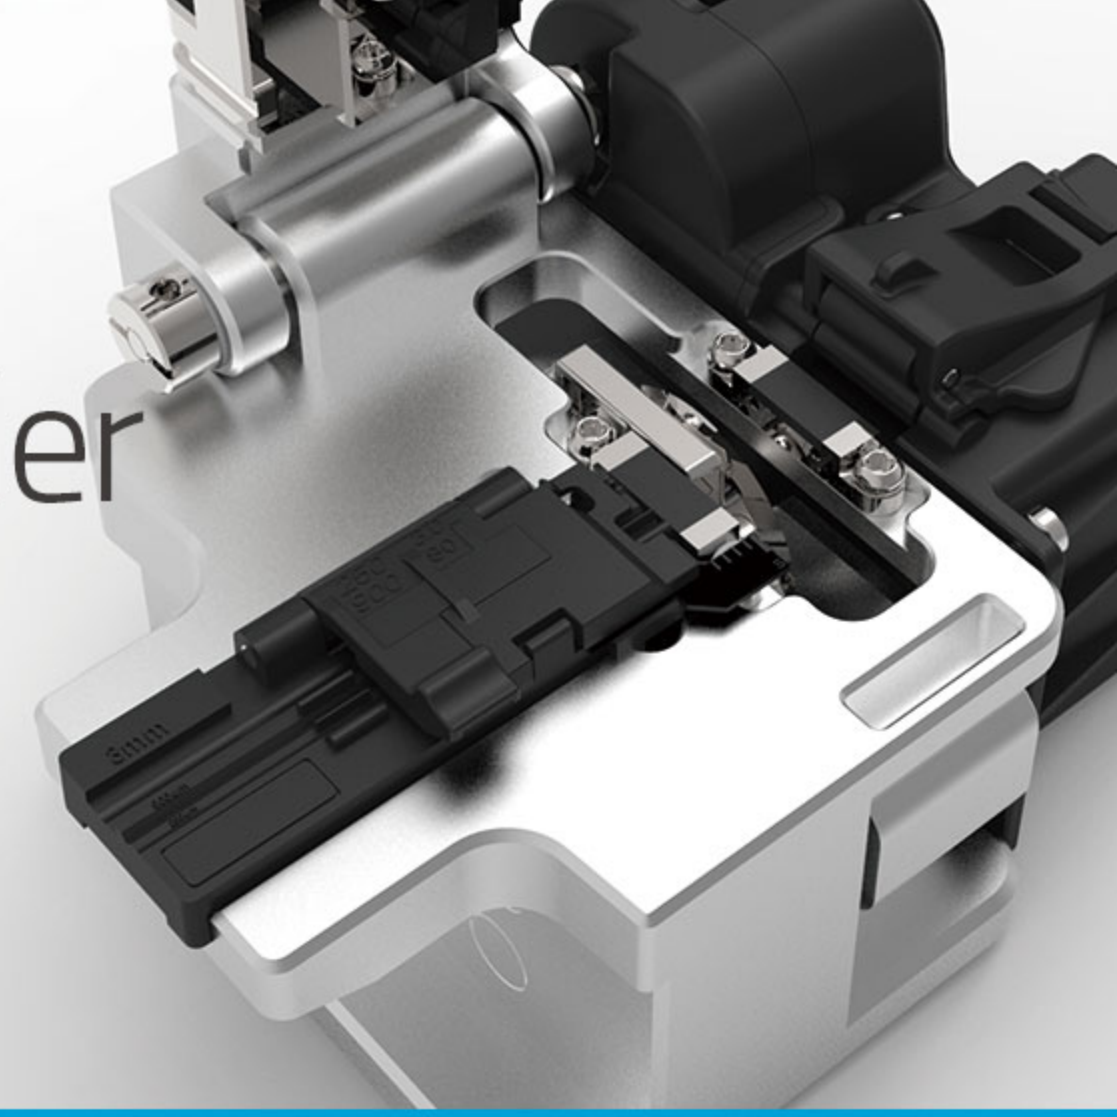

Mini 50GB+

High Precision
Cleaver

The Most Precise Mini Cleaver

cleaves both ribbon and single fiber perfectly!

01 Performance

02 Universal Holder

250 μ m
900 μ m
2~3 \emptyset
Indoor

03 The Most Precise Mini Cleaver

04 Blade Life-Span

$\leq 0.5^\circ$: 48,000

05 Robust & Shock Resistant

06 Chip Collector (50GB+)

Specifications

Type	Single Fiber
Applicable Fiber	250um, 900um, Φ 2mm, Φ 3mm, Drop Cable
Clad Diameter	80~125um
Length	8~20mm(single fiber)
Cleaving Angle	$\leq 0.5^\circ$
Lifespan of Blade	48,000 times
Operation Step	2 steps / Auto Pushback Slider Block
Holder	Universal Holder
Collector	Auto Collector (50GB)